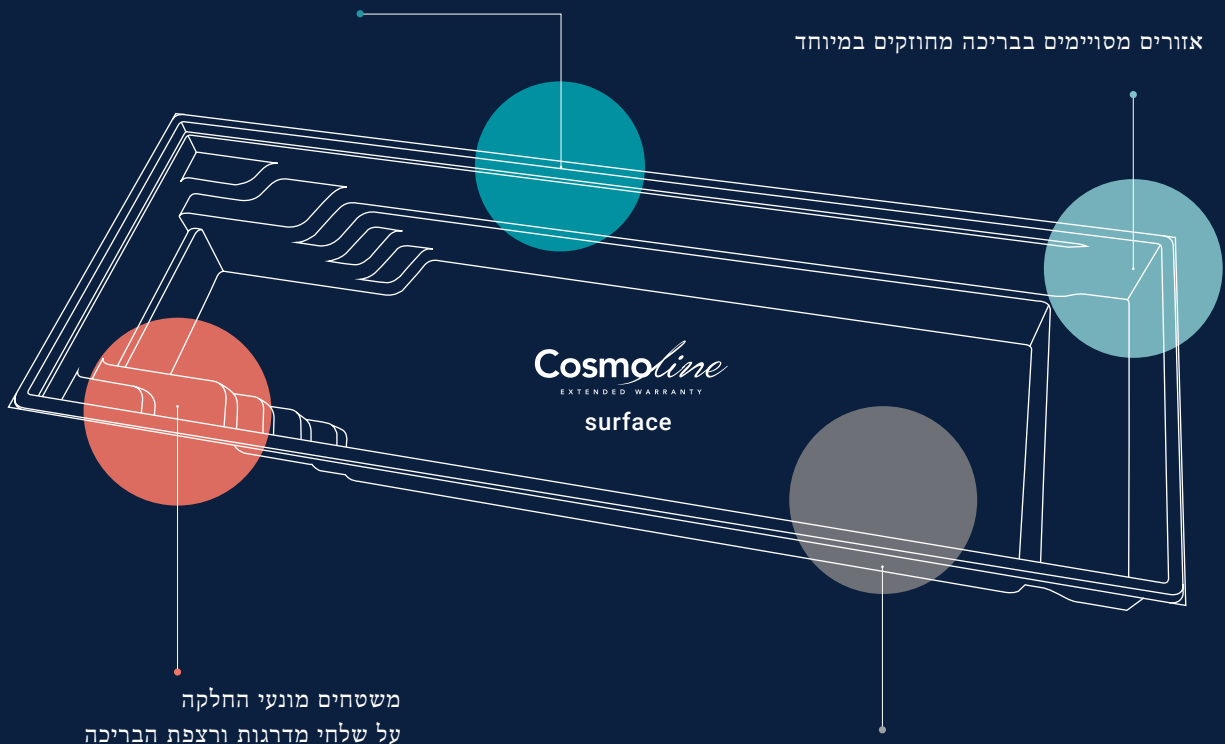

הבריכה החזקה ביותר ואתם יודעים שאפשר לסמוך עליה!

כאשר בריכות "קומפאס" הכניסו את טכנולוגיית "סרמיק" לתעשיית בריכות השחייה באמצע שנות ה-90, היא הפכה במהרה לטכנולוגיה מקובלת ברחבי העולם. כבר עשרות שנים שאנחנו מוכרים כמובילים וחדשנים בעולם בשוק זה. הטכנולוגיה הפטנטית שלנו משפרת באופן דרמטי את מבנה הבריכה והיא הסיבה שבריכות "קומפאס" יכולות להציע לכל הלקוחות את אחריות על המבנה ארוכת תווך במיוחד

Ceramic Technology = שכבה קרמית על פני כל הבריכה

עיצוב מנצח ובאיכות הגבוהה ביותר. הבריכות שלנו מיוצרות בעבודת יד ונבדקות מספר רב של פעמים לפני עזיבתם את המפעל