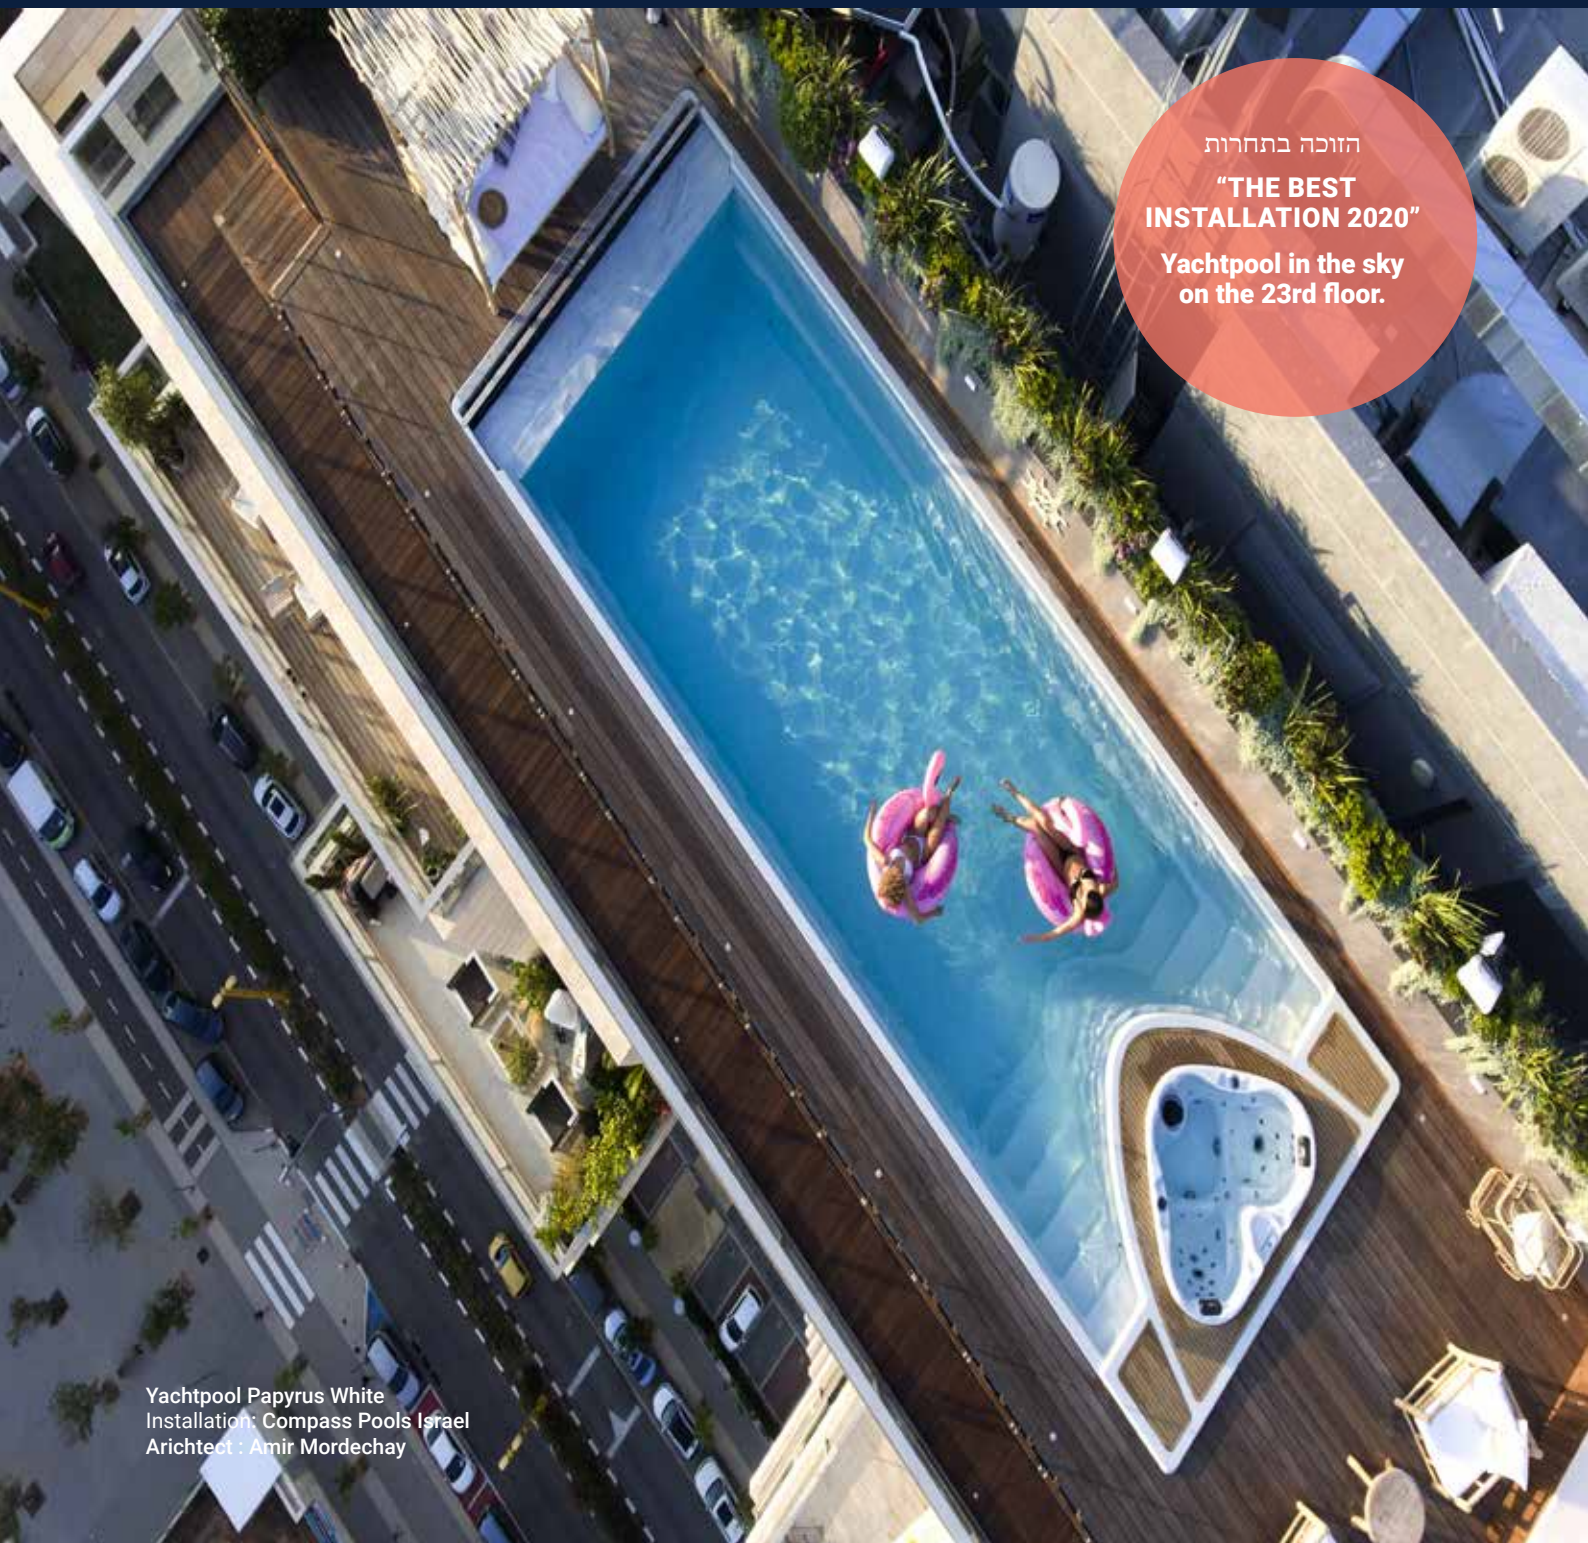

*enjoy the moment*

הזוכה בתחרות

**"THE BEST  
INSTALLATION 2020"**

**Yachtpool in the sky  
on the 23rd floor.**

Yachtpool Papyrus White  
Installation: Compass Pools Israel  
Arichtect : Amir Mordechay

COMPASS